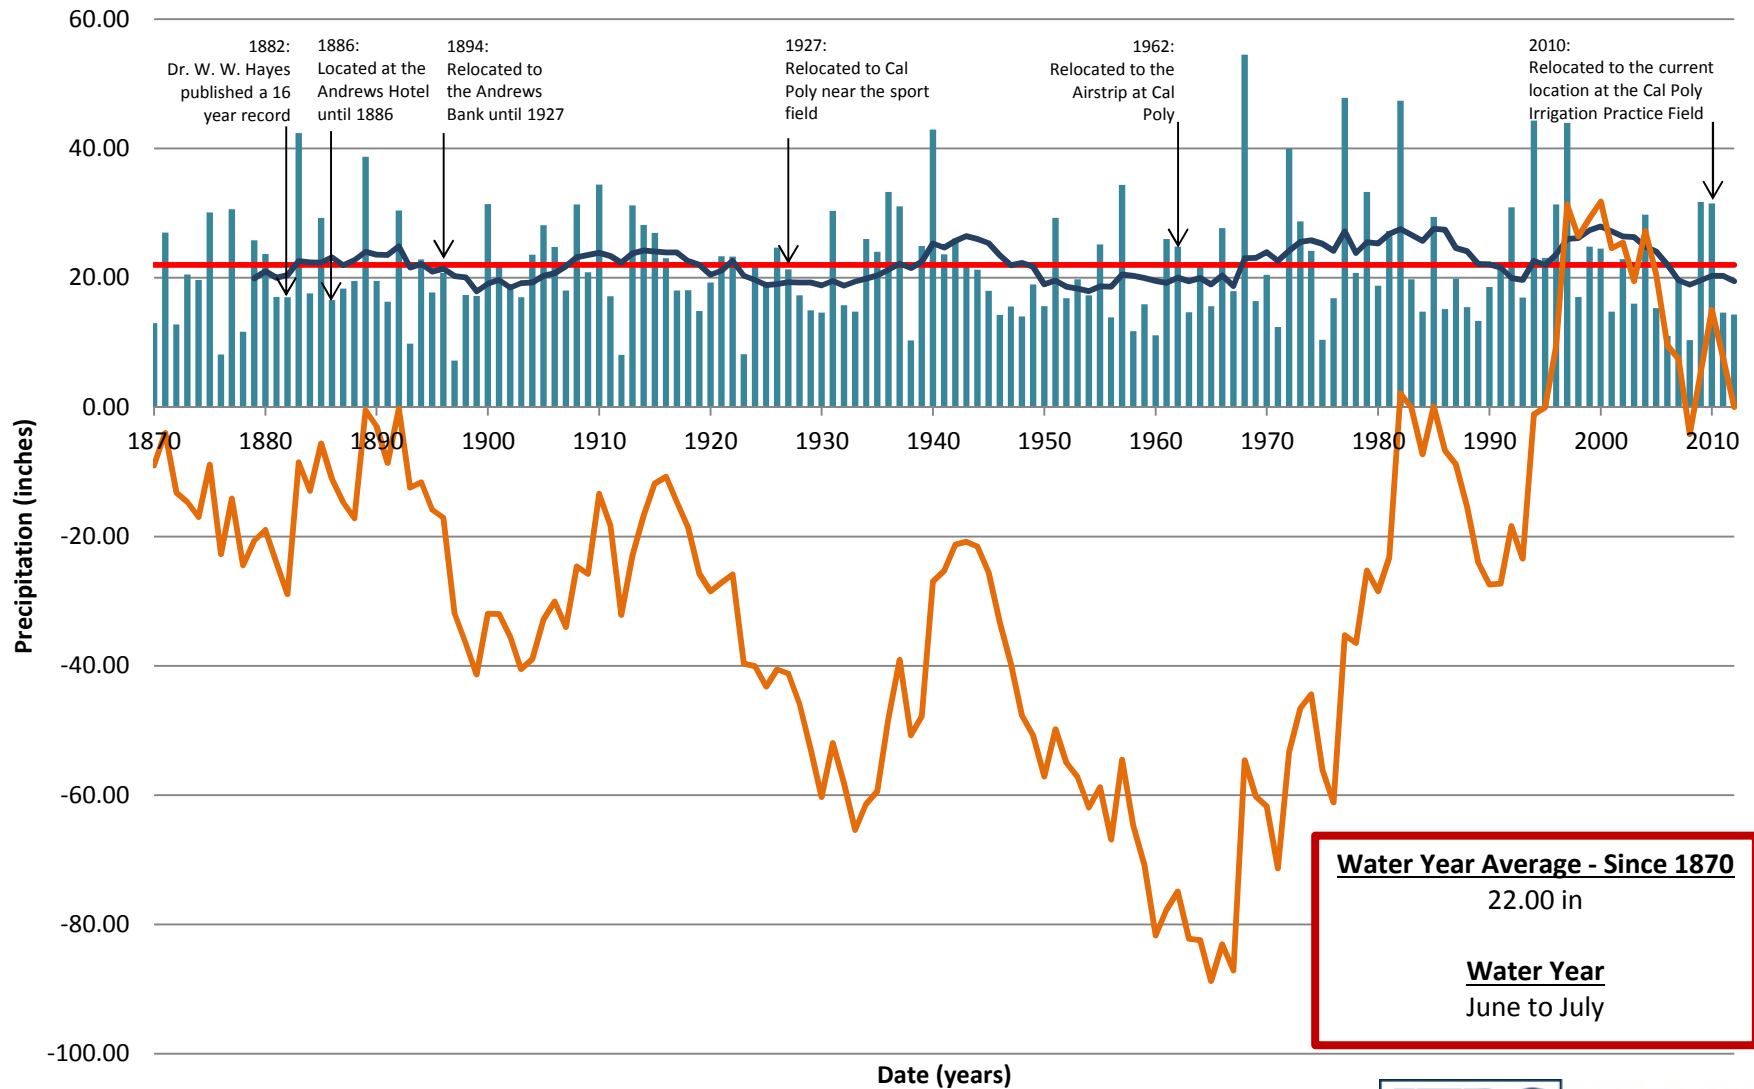

143 Year Historical Precipitation Data for Cal Poly San Luis Obispo - With Timeline

■ Total Water Year Precipitation
— 10 year Running Average Precipitation

— Average Precipitation
— Cumulative Departure from Average Precipitation